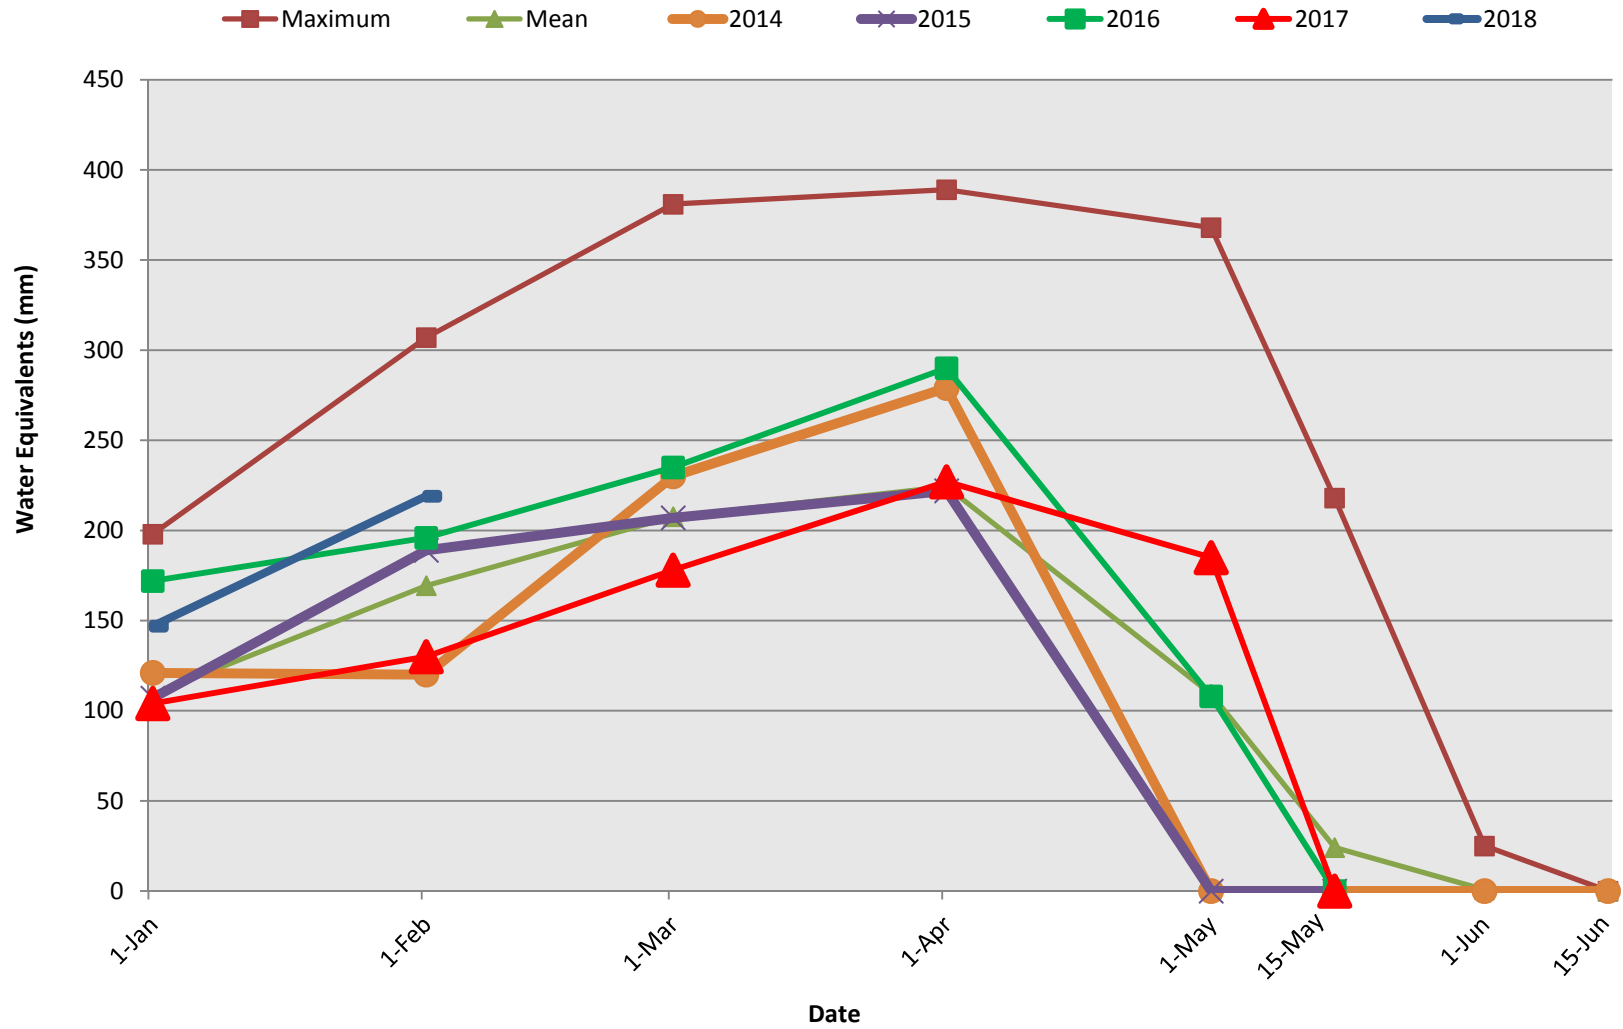

Snow Depths - Summerland Reservoir (Headwaters)

Snow Depths - Isintok Lake